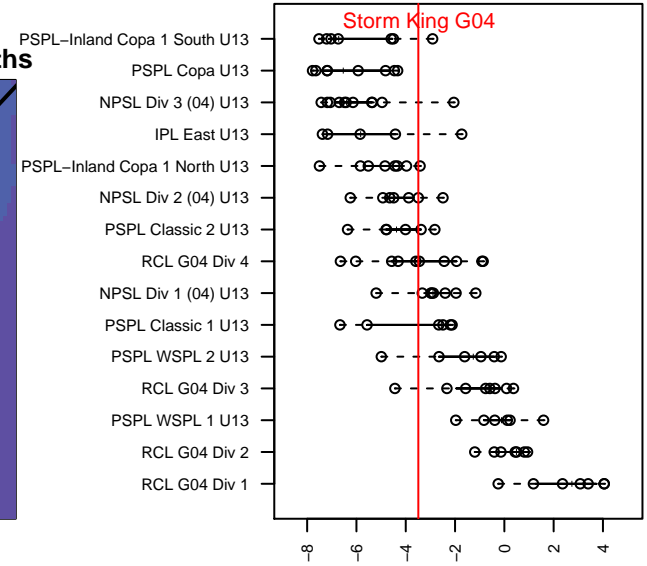

# Storm King G04

Storm King SC  
 Port Angeles, WA  
 G04 total strength=849  
 attack=1.41 defense=0.99  
 fall league = NPSL Div 2 (04) U13  
 notes= Azzurre 2016

alt names used:  
 Storm King GU13 Azzurre  
 Storm King Azzurre GU13  
 Storm King GU04 Azzurre  
 SK GU13 Azzurre  
 Storm King So – GU13

Venues played:  
 2016 Dungeness Cup GU13 Olympic  
 2016 Island Cup GU13  
 2016 Labor Day Cup GU13 Silver  
 2016 NPSL Division 2 (04) U13  
 2016 Founders Cup G04 Div A

**Storm King G04**  
 Dots are actual minus expected GF (blue circles) and GA (red triangles).  
 Blue line is smoothed change in attack strength. Red is smoothed change in defense strength.

**attack and defense variance (black dot)  
relative to other teams  
and top 10 in region**

**attack and defense rating  
relative to others at age  
and all opponents in last 13 months**

**Performance relative to 13 month average**