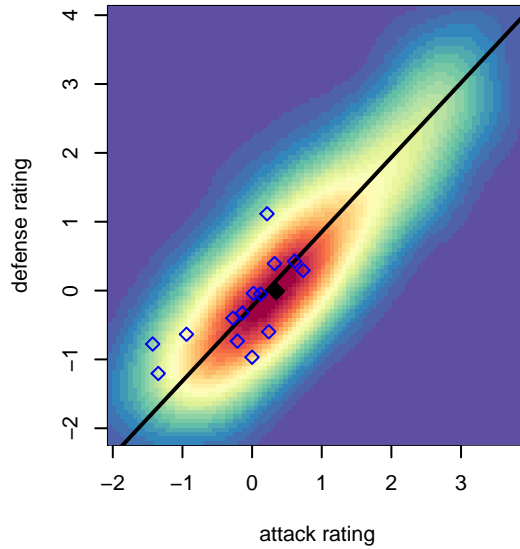

# Storm King G04

Storm King SC  
 Port Angeles, WA  
 G04 total strength=849  
 attack=1.41 defense=0.99  
 fall league = NPSL Div 2 (04) U13  
 notes= Azzurre 2016

alt names used:  
 Storm King GU13 Azzurre  
 Storm King Azzurre GU13  
 Storm King GU04 Azzurre  
 SK GU13 Azzurre  
 Storm King So – GU13

Venues played:  
 2016 Dungeness Cup GU13 Olympic  
 2016 Island Cup GU13  
 2016 Labor Day Cup GU13 Silver  
 2016 NPSL Division 2 (04) U13  
 2016 Founders Cup G04 Div A

**Storm King G04**  
 Dots are actual minus expected GF (blue circles) and GA (red triangles).  
 Blue line is smoothed change in attack strength. Red is smoothed change in defense strength.

**attack and defense variance (black dot)  
relative to other teams  
and top 10 in region**

**attack and defense rating  
relative to others at age  
and all opponents in last 13 months**

**Performance relative to 13 month average**